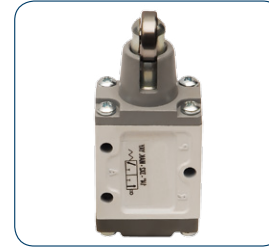

## PTO Operating Buttons

<b>Kod</b> Code	Tekli Damper Valfi Single Dumper Valve
KZM1	

<b>Kod</b> Code	İkili Damper Valfi Double Dumper Valve
KZM2	

<b>Kod</b> Code	Üçlü Damper Valfi Tripple Dumper Valve
KZM3	

<b>Kod</b> Code	Dörtlü Damper Valfi Fourfold Dumper Valve
KZM4	

<b>Kod</b> Code	Pnömatik Kontrol Pneumatic Control
KZMJ1	

<b>Kod</b> Code	Elektrik Kontrol Electric Control
KZME3	

<b>Kod</b> Code	Limit Kontrol Valf Limit Control Valve
KZMV	